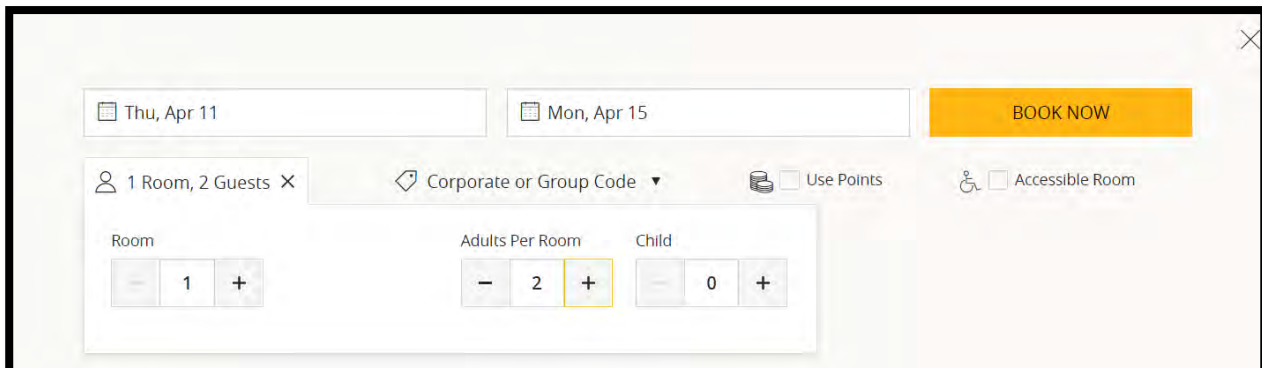

- Offer rate is valid UP TO 2 adults. Additional adult will have a charge of **\$25.00 plus taxes**. Add the 4th adult as a Child of 9yrs.

San Juan

- **Click “Book Now”**

WORLD OF HYATT™

Explore ▾ Offers Meetings & Events Loyalty Program ▾