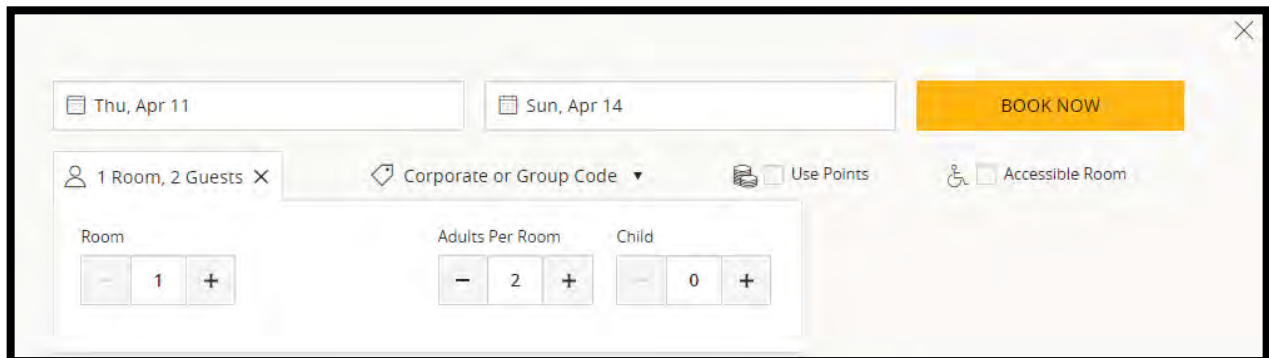

https://www.hyatt.com/en-US/hotel/puerto-rico/hyatt-house-san-juan/sjuxs?corp_id=G-BT21

Please follow the step by step instructions available below:

- **Click Book Now:**

- Put event dates **exactly**. If you would like to stay outside the April 11-15 dates, please email propen@butterflyna.com then we will reply with the contact information to make these arrangements.

- Offered rate is valid for single/double occupancy. Additional adult will have a charge of **\$25.00 plus taxes**. Add the **4th** adult as a Child of 9yrs.

• Click "Book Now"

WORLD OF HYATT Explore Offers Meetings & Events Loyalty Program

Use Points

Filters (1)

G-BT21 

Suites (1)

King Bed Studio Kitchen Suite

This spacious 431-square-foot suite features a divided living and sleeping area with a sof...

[View Room Details](#)

Butterfly Tab... **\$243**
Avg/Night
Includes 16% Destination Fee