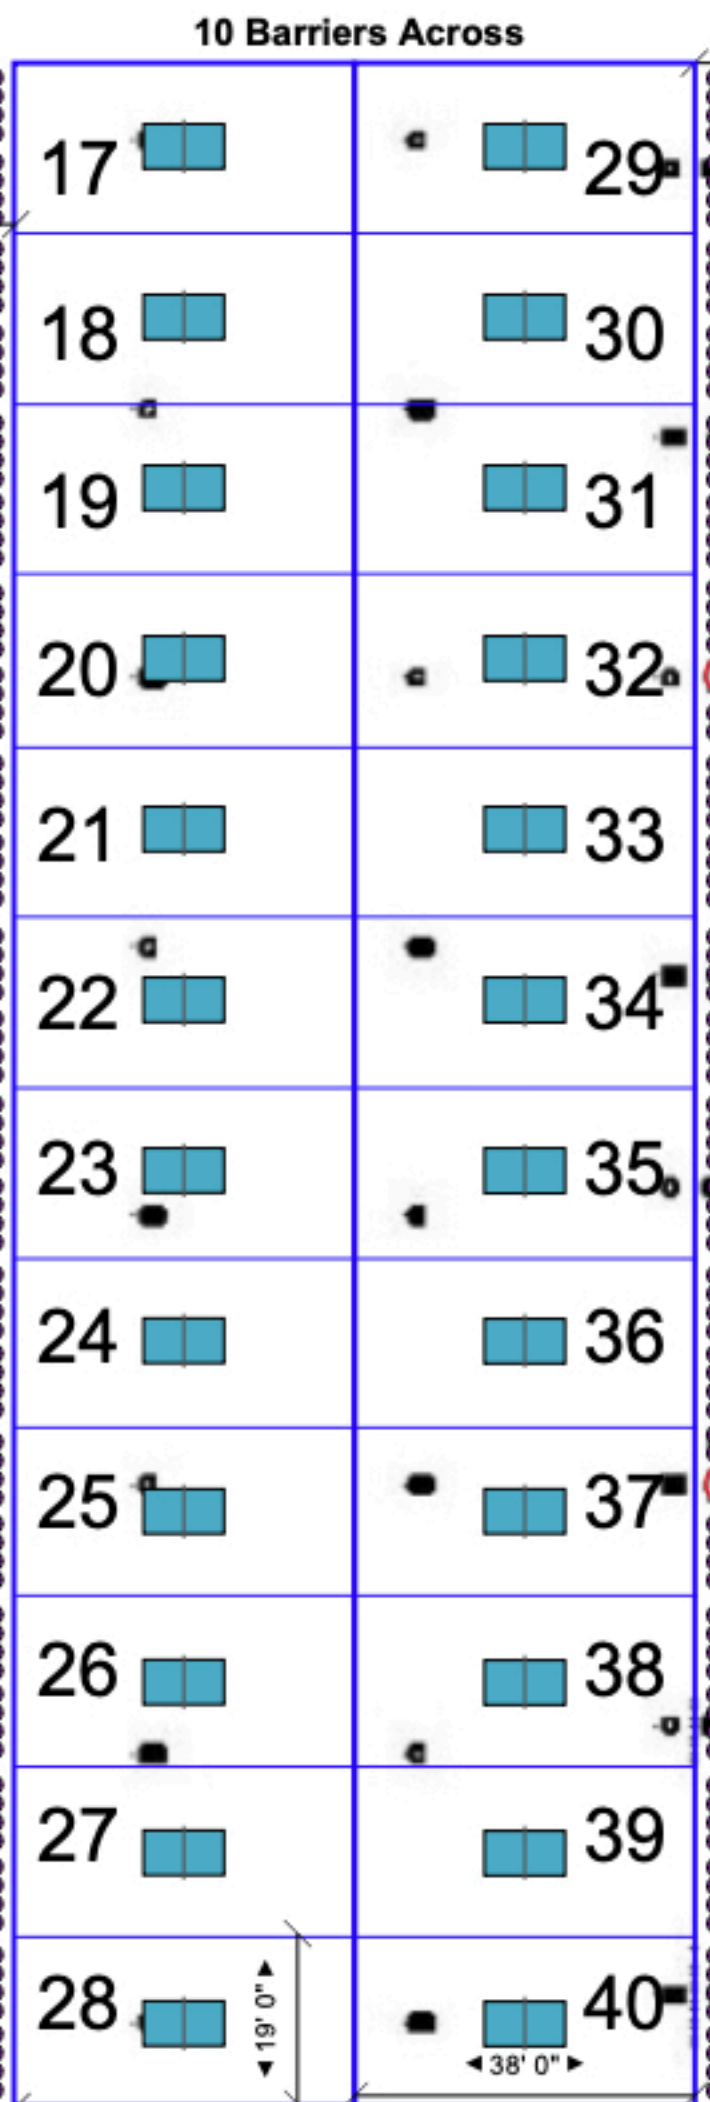

Sales Booth  
30' x 30'

Malto Booth  
30' x 30'

Awards

Monitors  
Control Desk  
Umpires  
Sp. Seats

76 Courts  
Courts 1 & 2: @ 50' x 24' | Full Barriers & Mats  
Courts 3-16: @ 38' x 19' | Full Barriers & Mats  
8 Blue Mat Rolls | 26 Red Mat Rolls  
Courts 17-76 On Concrete Floor: 38' x 19'  
260 Barriers—No Barrier Between Courts 17-76  
315—Barrier At Center Of Courts 17-76  
370—Barriers At Ends Of Courts 17-76  
425—Barriers At Ends & Center of Courts 17-76  
535—Full Barriers For Courts 17-76  
4 Chairs At End Of Each Court

Spectator Seating  
66' 8"

7 Rolls Blue Mat  
1  
50' 2"  
9 Barriers Across  
2  
23' 9"  
51 Barriers In Arena

Spectator Seating

EXHIBIT HALL B  
26 Rolls Red Mat  
75' 10"

10 Barriers Across

10 Barriers Across

5 Barriers Across

10 Barriers Across  
TELE/COM/  
SECURITY ROOM

Division 1 | 75'10" x 132'  
Red Matted Courts | Fully Barrired  
134 Barriers Total

TELE/COM/  
SECURITY ROOM

ELEVATOR  
EQUIP. ROOM

ELECTRIC  
ROOM

268' 0"