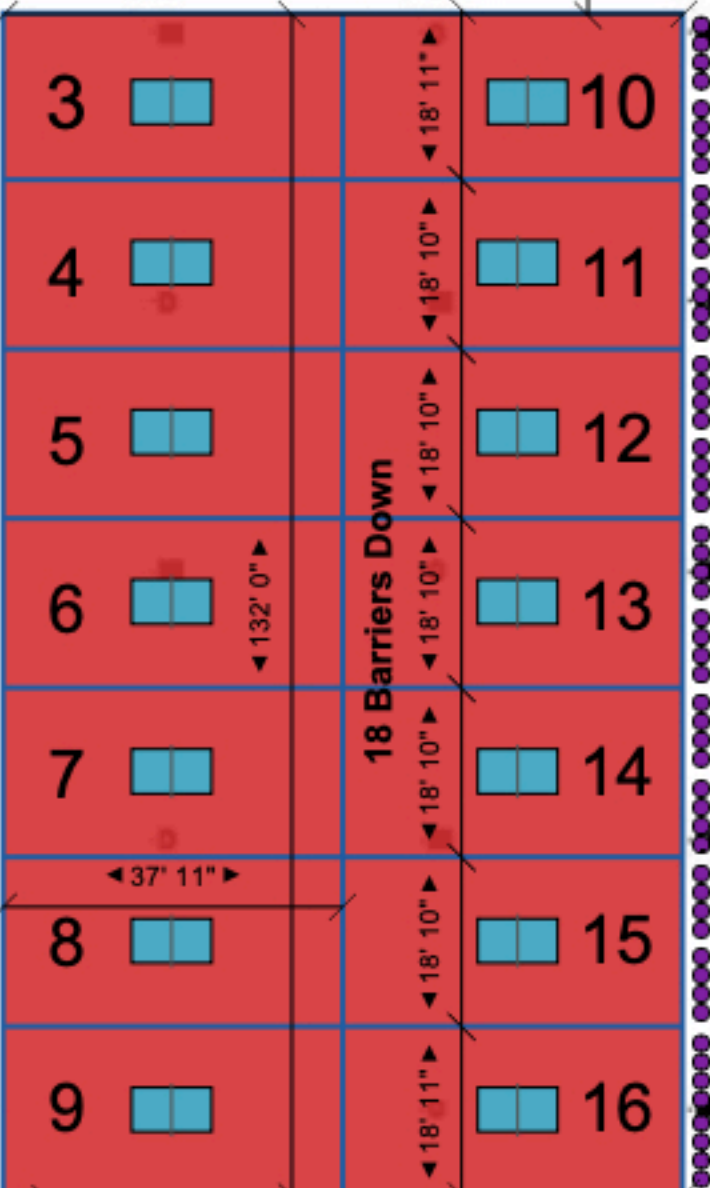

Sales Booth  
30' x 30'

Malto Booth  
30' x 30'

Awards

Monitors  
Control Desk  
Umpires  
Sp. Seats

76 Courts  
Courts 1 & 2: @ 50' x 24' | Full Barriers & Mats  
Courts 3-16: @ 38' x 19' | Full Barriers & Mats  
8 Blue Mat Rolls | 26 Red Mat Rolls  
Courts 17-76 On Concrete Floor: 38' x 19'  
260 Barriers—No Barrier Between Courts 17-76  
315—Barrier At Center Of Courts 17-76  
370—Barriers At Ends Of Courts 17-76  
425—Barriers At Ends & Center of Courts 17-76  
535—Full Barriers For Courts 17-76  
4 Chairs At End Of Each Court

Spectator Seating  
66' 8"

7 Rolls Blue Mat  
1  
50' 2"  
9 Barriers Across  
2  
23' 9"  
51 Barriers In Arena

Spectator Seating

EXHIBIT HALL B  
26 Rolls Red Mat  
75' 10"

10 Barriers Across

10 Barriers Across

5 Barriers Across

10 Barriers Across  
TELE/COM/  
SECURITY ROOM

Division 1 | 75'10" x 132'  
Red Matted Courts | Fully Barrired  
134 Barriers Total

TELE/COM/  
SECURITY ROOM

ELEVATOR  
EQUIP. ROOM

ELECTRIC  
ROOM

268' 0"