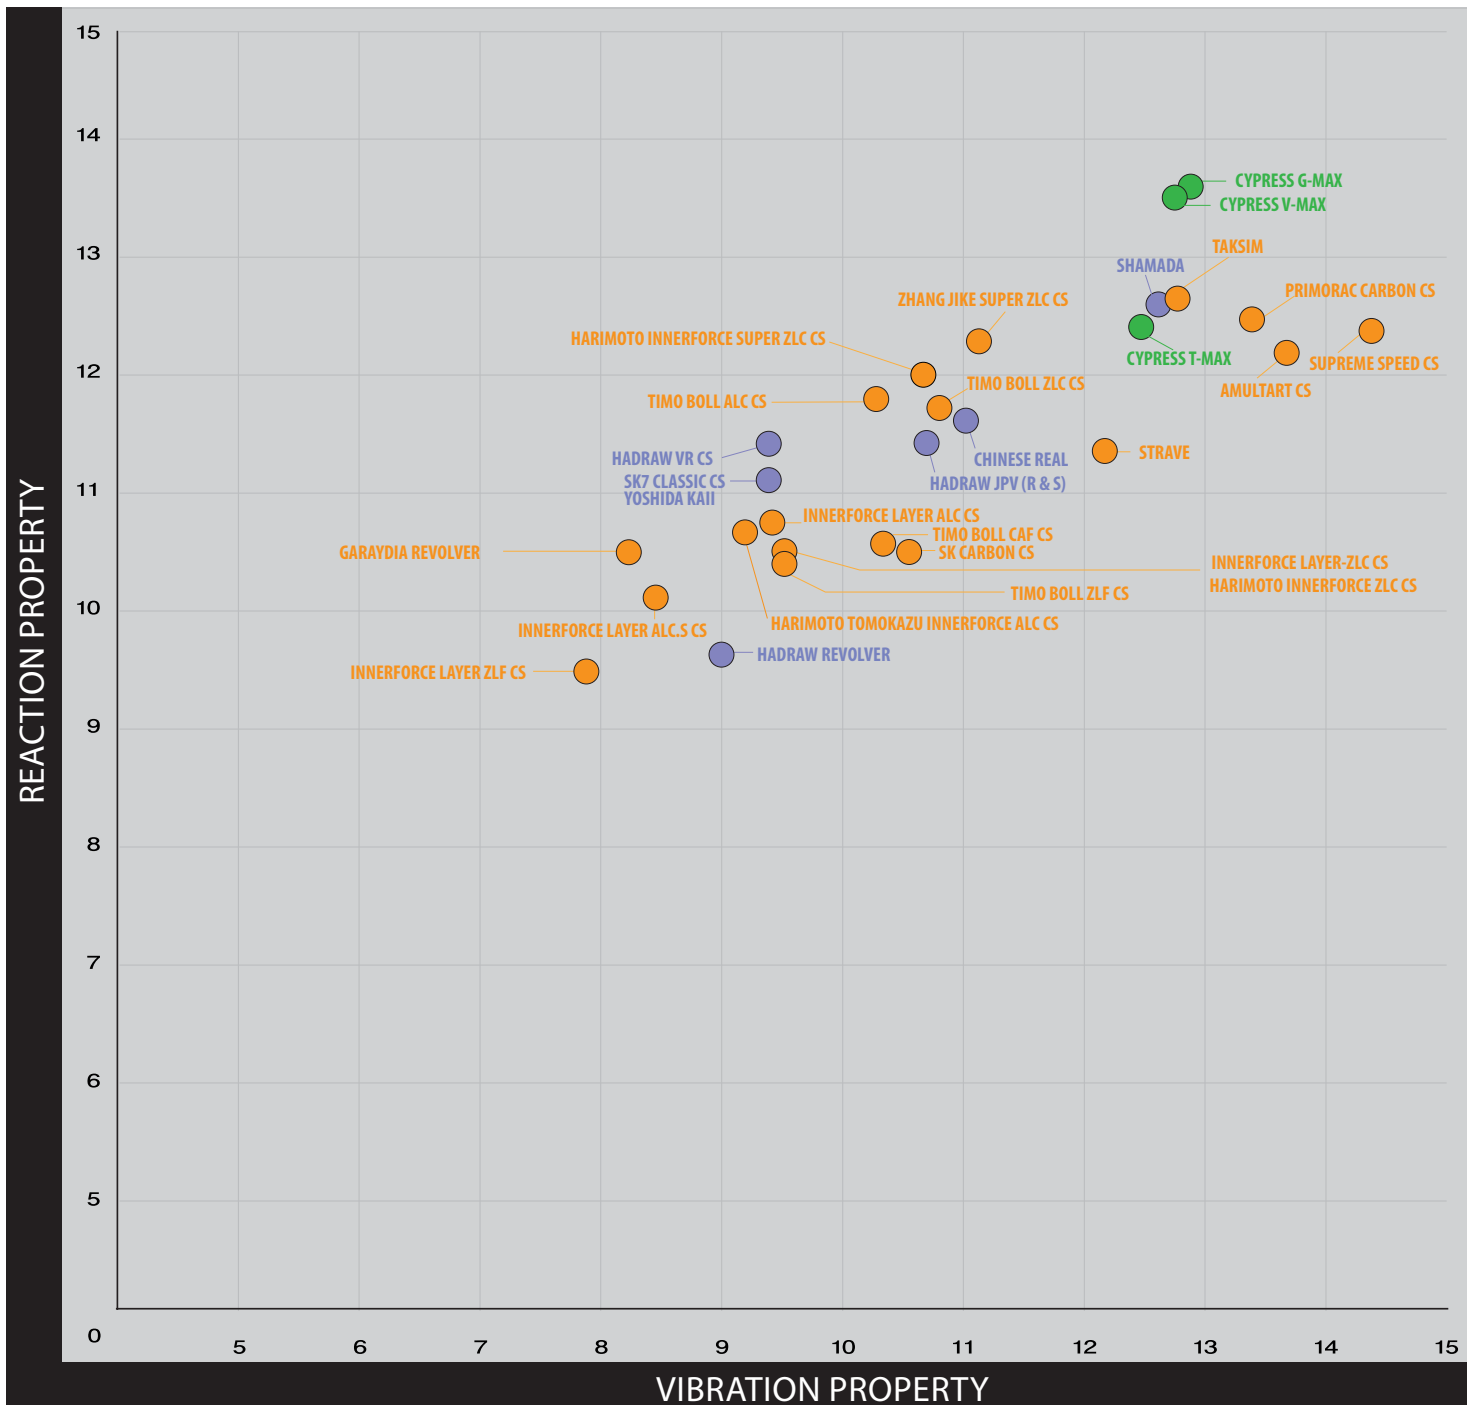

PENHOLD BLADE MATRIX

● = Penhold Blade with Special Material

● = All-wood Penhold Blade

● = 1-Ply Hinoki

BUTTERFLY PENHOLD

SPECIFICATION CHART

BLADE	PLAYING STYLES	PLIES	REACTION	VIBRATION	WEIGHT (Grams) Avg.	BLADE DIMS (mm)		HEAD THICKNESS (mm)	HANDLE DIMS (mm)
						Height	Width		
CHINESE STYLE									
AMULTART - CS	QUICK ATTACK	3W+2ZLC	12.2	13.7	84	161	150	7.1	82x25
CHINESE REAL - CS	QUICK ATTACK	5W	11.6	11.0	77	158	150	7.7	82x24
HADRAW VR - CS	QUICK ATTACK	5W	11.4	9.3	85	161	150	5.9	82x24
HARIMOTO TOMOKAZU INNERFORCE ALC - CS	QUICK ATTACK	5W+2ALC	10.7	9.2	88	161	150	6	82X24
HARIMOTO TOMOKAZU INNERFORCE ZLC - CS	QUICK ATTACK	5W+2ZLC	10.5	9.3	89	158	152	5.7	82X24
HARIMOTO TOMOKAZU INNERFORCE SUPER ZLC - CS	QUICK ATTACK	5W+2SALC	12	10.5	90	158	152	6.2	82X24
INNERFORCE LAYER ALC - CS	QUICK ATTACK	5W+2ALC	10.7	9.4	85	161	150	6.0	82x24
INNERFORCE LAYER ALCs - CS	QUICK ATTACK	5W+2ALC	10.1	8.4	88	161	150	5.5	82x24
INNERFORCE LAYER ZLC - CS	QUICK ATTACK	5W+2ZLC	10.5	9.5	83	161	150	5.7	82x24
INNERFORCE LAYER ZLF - CS	QUICK ATTACK	5W+2ZLF	9.6	7.9	86	161	150	5.3	82x23
PRIMORAC CARBON - CS	QUICK ATTACK	3W+2T5000	12.5	13.3	84	161	150	6.9	82x25
SK CARBON - CS	QUICK ATTACK	3W+2T5000	10.5	10.5	76	161	150	5.2	82x24
SK7 CLASSIC - CS	QUICK ATTACK	7W	11.1	9.3	91	161	150	6.8	82x24
SHAMADA - CS	QUICK ATTACK	5W	12.6	12.6	84	160	150	7.5	80x23
STRAVE - CS	QUICK ATTACK	3W+2T5000	11.4	12.2	74	158	150	6.7	82x23
SUPREME SPEED - CS	QUICK ATTACK	3W+2ALC	12.4	14.3	79	157	150	6.9	82x25
TAKSIM - CS	QUICK ATTACK	5W+2ALC	12.6	11.8	80	158	150	7.0	82x24
TIMO BOLL ALC - CS	QUICK ATTACK	5W+2ALC	11.8	10.3	84	157	150	5.7	82x24
TIMO BOLL CAF - CS	QUICK ATTACK	3W + 2CAF	10.6	10.4	79	161	150	5.7	82X23
TIMO BOLL ZLC - CS	QUICK ATTACK	5W+2ZLC	11.7	10.8	82	157	150	5.5	82x24
TIMO BOLL ZLF - CS	QUICK ATTACK	5W+2ZLF	10.5	9.4	81	157	150	5.4	82x24
YOSHIDA KAI - CS	QUICK ATTACK	7W	11.1	9.3	91	161	150	6.8	82x25
ZHANG JIKE SUPER ZLC - CS	QUICK ATTACK	5W+2SZLC	12.3	11.1	84	161	150	5.6	82x24
JAPANESE STYLE									
CYPRESS G-MAX	TOPSPIN-MINDED	1W	13.6	12.9	93	163	135	10.0	92x20
CYPRESS T-MAX	TOPSPIN-MINDED	1W	12.4	12.5	96	163	135	10.0	92x20
CYPRESS V-MAX	TOPSPIN-MINDED	1W	12.8	13.5	94	163	135	10.0	92x20
GARAYDIA REVOLVER	COMBINATION	3W+2ALC	10.5	8.2	57	161	141	6.4	86x16
HADRAW JPV-R	QUICK ATTACK	5W	11.4	10.7	78	161	141	7.1	92x20
HADRAW JPV-S	TOPSPIN-MINDED	5W	11.4	10.7	77	163	135	7.1	92x20
HADRAW REVOLVER	COMBINATION	5W	9.7	9.0	62	161	141	5.9	86x16