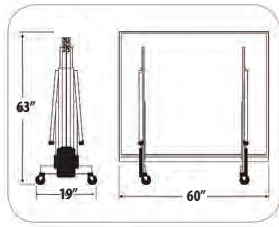

CENTREFOLD 25 TABLE

World Class Quality; Our Flagship Model!

Official Table of We Are Butterfly Clubs