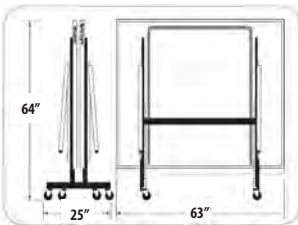

EASIFOLD DX 22 TABLE

Quick Assembly With A Thicker Top