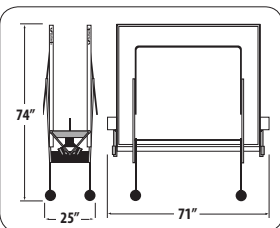

PLAYBACK 19 TABLE

Our Long-Time Best Seller