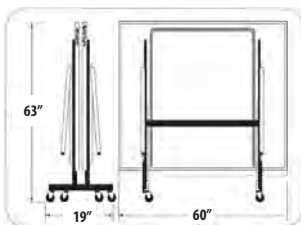

SPACE SAVER 22 TABLE

Great Value With International Pedigree

Official Table of We Are Butterfly Clubs