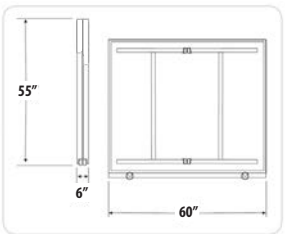

EUROPA 25 TABLE

Perfect For A Dedicated Playing Area

Official Table of We Are Butterfly Clubs