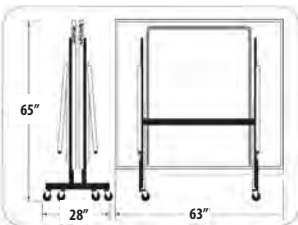

EASYPLAY 22 TABLE

High-End, Quick Assembly Table