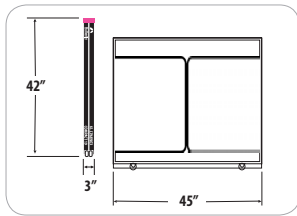

JUNIOR STATIONARY

Full Size Fun At Three-Fourths The Size