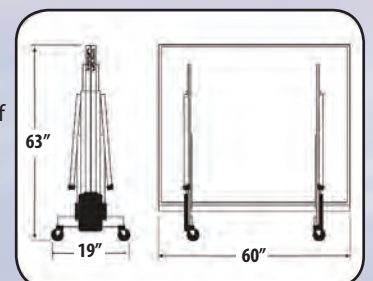

Many of our Institutional and Professional level tables have adjustable feet. This will ensure that the table is level, even when the floor is not.

ACCESSORY HOLDER

Some models feature a convenient accessory holder that is integrated into the frame of the table. It will accommodate multiple rackets and balls. This system also allows the net to remain attached to the table during play as well as in the storage position.

DIMENSIONS

Measure your intended playing area before ordering a table. In the play position, the table measures 9' long by 5' wide. The net brackets will add approximately 1' to the width of the table. An additional 5' on each side of the table will allow a comfortable distance for play. Storage height will vary, so be sure to check the product descriptions for more information.