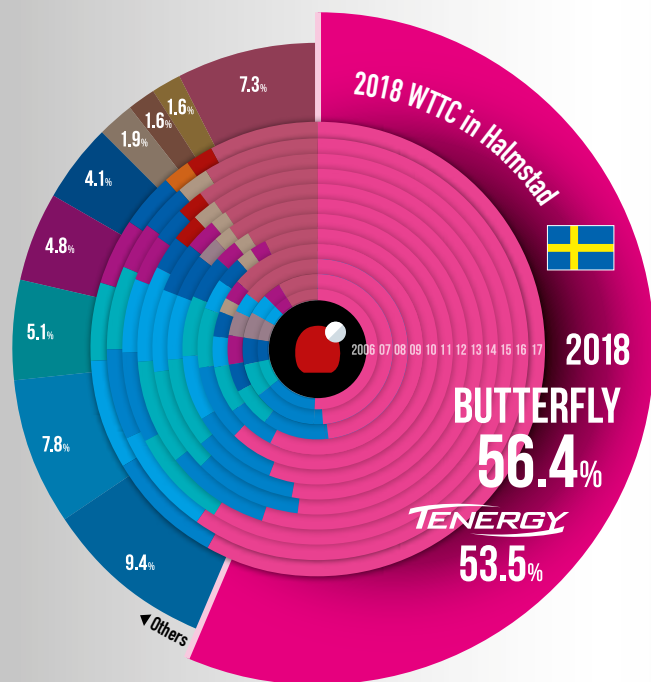

2019 BOWMAR SPORTS RECREATIONAL TABLE TENNIS CATALOG

Timo Boll

Tomokazu Harimoto

CONTINUING TO BE THE NO. 1

CHOICE OF THE WORLD'S BEST PLAYERS

RUBBERS

2018 WTTC in Halmstad	BUTTERFLY 56.4%
2017 WTTC in Düsseldorf	BUTTERFLY 58.1%
2016 WTTC in Kuala Lumpur	BUTTERFLY 60.0%
2015 WTTC in Suzhou	BUTTERFLY 58.8%
2014 WTTC in Tokyo	BUTTERFLY 55.2%
2013 WTTC in Paris	BUTTERFLY 52.0%
2012 WTTC in Dortmund	BUTTERFLY 53.0%
2011 WTTC in Rotterdam	BUTTERFLY 55.8%
2010 WTTC in Moscow	BUTTERFLY 61.0%
2009 WTTC in Yokohama	BUTTERFLY 56.1%
2008 WTTC in Guangzhou	BUTTERFLY 47.5%
2007 WTTC in Zagreb	BUTTERFLY 48.5%
2006 WTTC in Bremen	BUTTERFLY 51.0%

BLADES

2018 WTTC in Halmstad	BUTTERFLY 58.7%
2017 WTTC in Düsseldorf	BUTTERFLY 56.9%
2016 WTTC in Kuala Lumpur	BUTTERFLY 59.3%
2015 WTTC in Suzhou	BUTTERFLY 58.7%
2014 WTTC in Tokyo	BUTTERFLY 57.6%
2013 WTTC in Paris	BUTTERFLY 56.3%
2012 WTTC in Dortmund	BUTTERFLY 55.2%
2011 WTTC in Rotterdam	BUTTERFLY 57.0%
2010 WTTC in Moscow	BUTTERFLY 59.6%
2009 WTTC in Yokohama	BUTTERFLY 57.2%
2008 WTTC in Guangzhou	BUTTERFLY 53.1%
2007 WTTC in Zagreb	BUTTERFLY 49.2%
2006 WTTC in Bremen	BUTTERFLY 50.7%

*The survey was conducted by Butterfly and we investigated 100% of the participants at the 2018 World Table Tennis Championships in Halmstad. The rubber share is calculated on the rubbers used, not the number of players present.