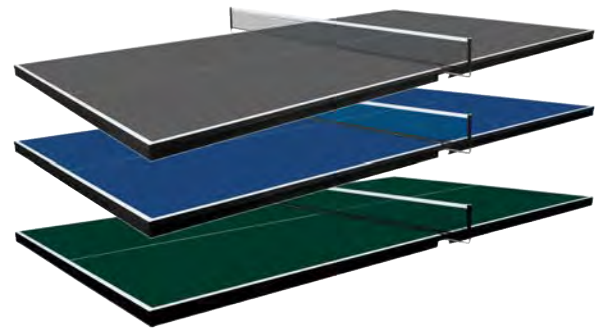

POOL TABLE CONVERSION TOPS

Go From Pool To Ping Pong In Seconds