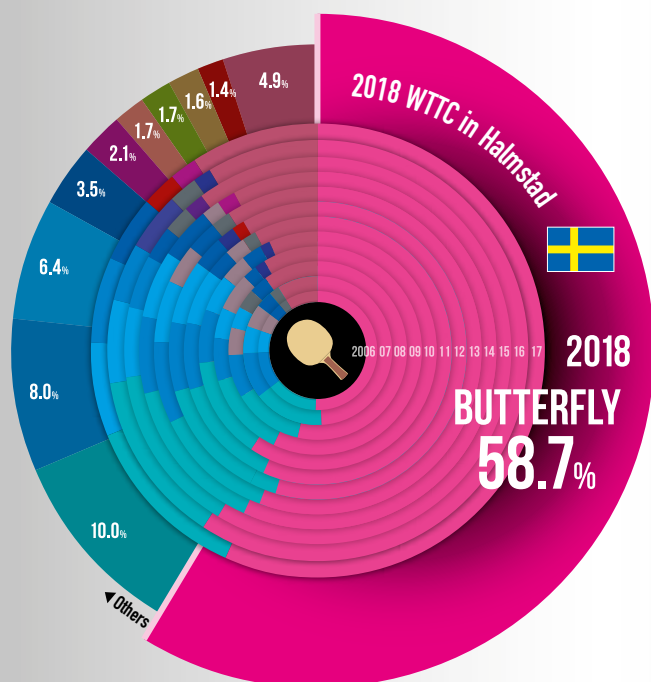

2019 BOWMAR SPORTS RECREATIONAL TABLE TENNIS CATALOG

Timo Boll

Tomokazu Harimoto

CONTINUING TO BE THE NO. 1

CHOICE OF THE WORLD'S BEST PLAYERS

RUBBERS

2018 WTTC in Halmstad	BUTTERFLY 56.4%
2017 WTTC in Düsseldorf	BUTTERFLY 58.1%
2016 WTTC in Kuala Lumpur	BUTTERFLY 60.0%
2015 WTTC in Suzhou	BUTTERFLY 58.8%
2014 WTTC in Tokyo	BUTTERFLY 55.2%
2013 WTTC in Paris	BUTTERFLY 52.0%
2012 WTTC in Dortmund	BUTTERFLY 53.0%
2011 WTTC in Rotterdam	BUTTERFLY 55.8%
2010 WTTC in Moscow	BUTTERFLY 61.0%
2009 WTTC in Yokohama	BUTTERFLY 56.1%
2008 WTTC in Guangzhou	BUTTERFLY 47.5%
2007 WTTC in Zagreb	BUTTERFLY 48.5%
2006 WTTC in Bremen	BUTTERFLY 51.0%

BLADES

2018 WTTC in Halmstad	BUTTERFLY 58.7%
2017 WTTC in Düsseldorf	BUTTERFLY 56.9%
2016 WTTC in Kuala Lumpur	BUTTERFLY 59.3%
2015 WTTC in Suzhou	BUTTERFLY 58.7%
2014 WTTC in Tokyo	BUTTERFLY 57.6%
2013 WTTC in Paris	BUTTERFLY 56.3%
2012 WTTC in Dortmund	BUTTERFLY 55.2%
2011 WTTC in Rotterdam	BUTTERFLY 57.0%
2010 WTTC in Moscow	BUTTERFLY 59.6%
2009 WTTC in Yokohama	BUTTERFLY 57.2%
2008 WTTC in Guangzhou	BUTTERFLY 53.1%
2007 WTTC in Zagreb	BUTTERFLY 49.2%
2006 WTTC in Bremen	BUTTERFLY 50.7%

*The survey was conducted by Butterfly and we investigated 100% of the participants at the 2018 World Table Tennis Championships in Halmstad. The rubber share is calculated on the rubbers used, not the number of players present.