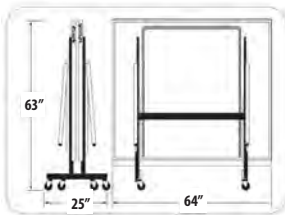

OCTET 25 TABLE

Great For Clubs With Limited Storage

Official Table of We Are Butterfly Clubs