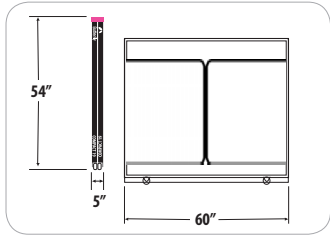

COMPACT 16 TABLE

Ideal Table For Homes With Limited Storage