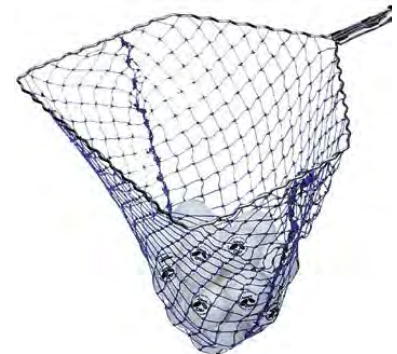

500ml

LEAGUE SCORER

- Scoreboard stands upright inside the box top
- Includes time-out card
- Game score to 25
- Set score to 5
- Size 18.5" x 11.8" x 11.8"
- Buy tournament used and save!

DUO SCORER

- Two full size scorers in one!
- Space saving, functional & extremely stable
- Size: 15.3"X10.2"X10.2"

MINI SCOREBOARD III

- Extremely lightweight.
- Foldable tabs allow scoreboard to stand upright. Storage pouch on inside cover.
- Game score to 20 Set score to 5.

BALL AMIGO

- Compliment to the Ball Trainer
- Easy pick up of balls
- Adjustable, telescoping handle
- Saves your back for the matches

BALL AMIGO REPLACEMENT HEAD

- Replace worn net or dented frame for Ball Amigo

BALL TRAINER

- Ball holder used for training
- Adjustable height
- Four wheels allow for easy transport

BALL BAG

- Holds more than 200 40mm balls
- Great for multi-ball training
- Material: Polyester 210 D
- Dimensions: 22.5 x 22.5 x 40cm