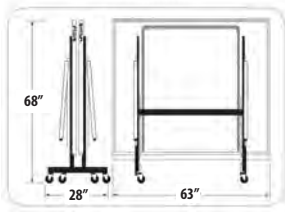

CLUB 25 TABLE

Our least expensive 1" top

EASYPLAY 22 TABLE

High-End, Quick Assembly Table

MATCH 22 TABLE

Ideal For Budget-Minded Clubs

PREMIUM 19 TABLE

Durable Table For Institutional Use