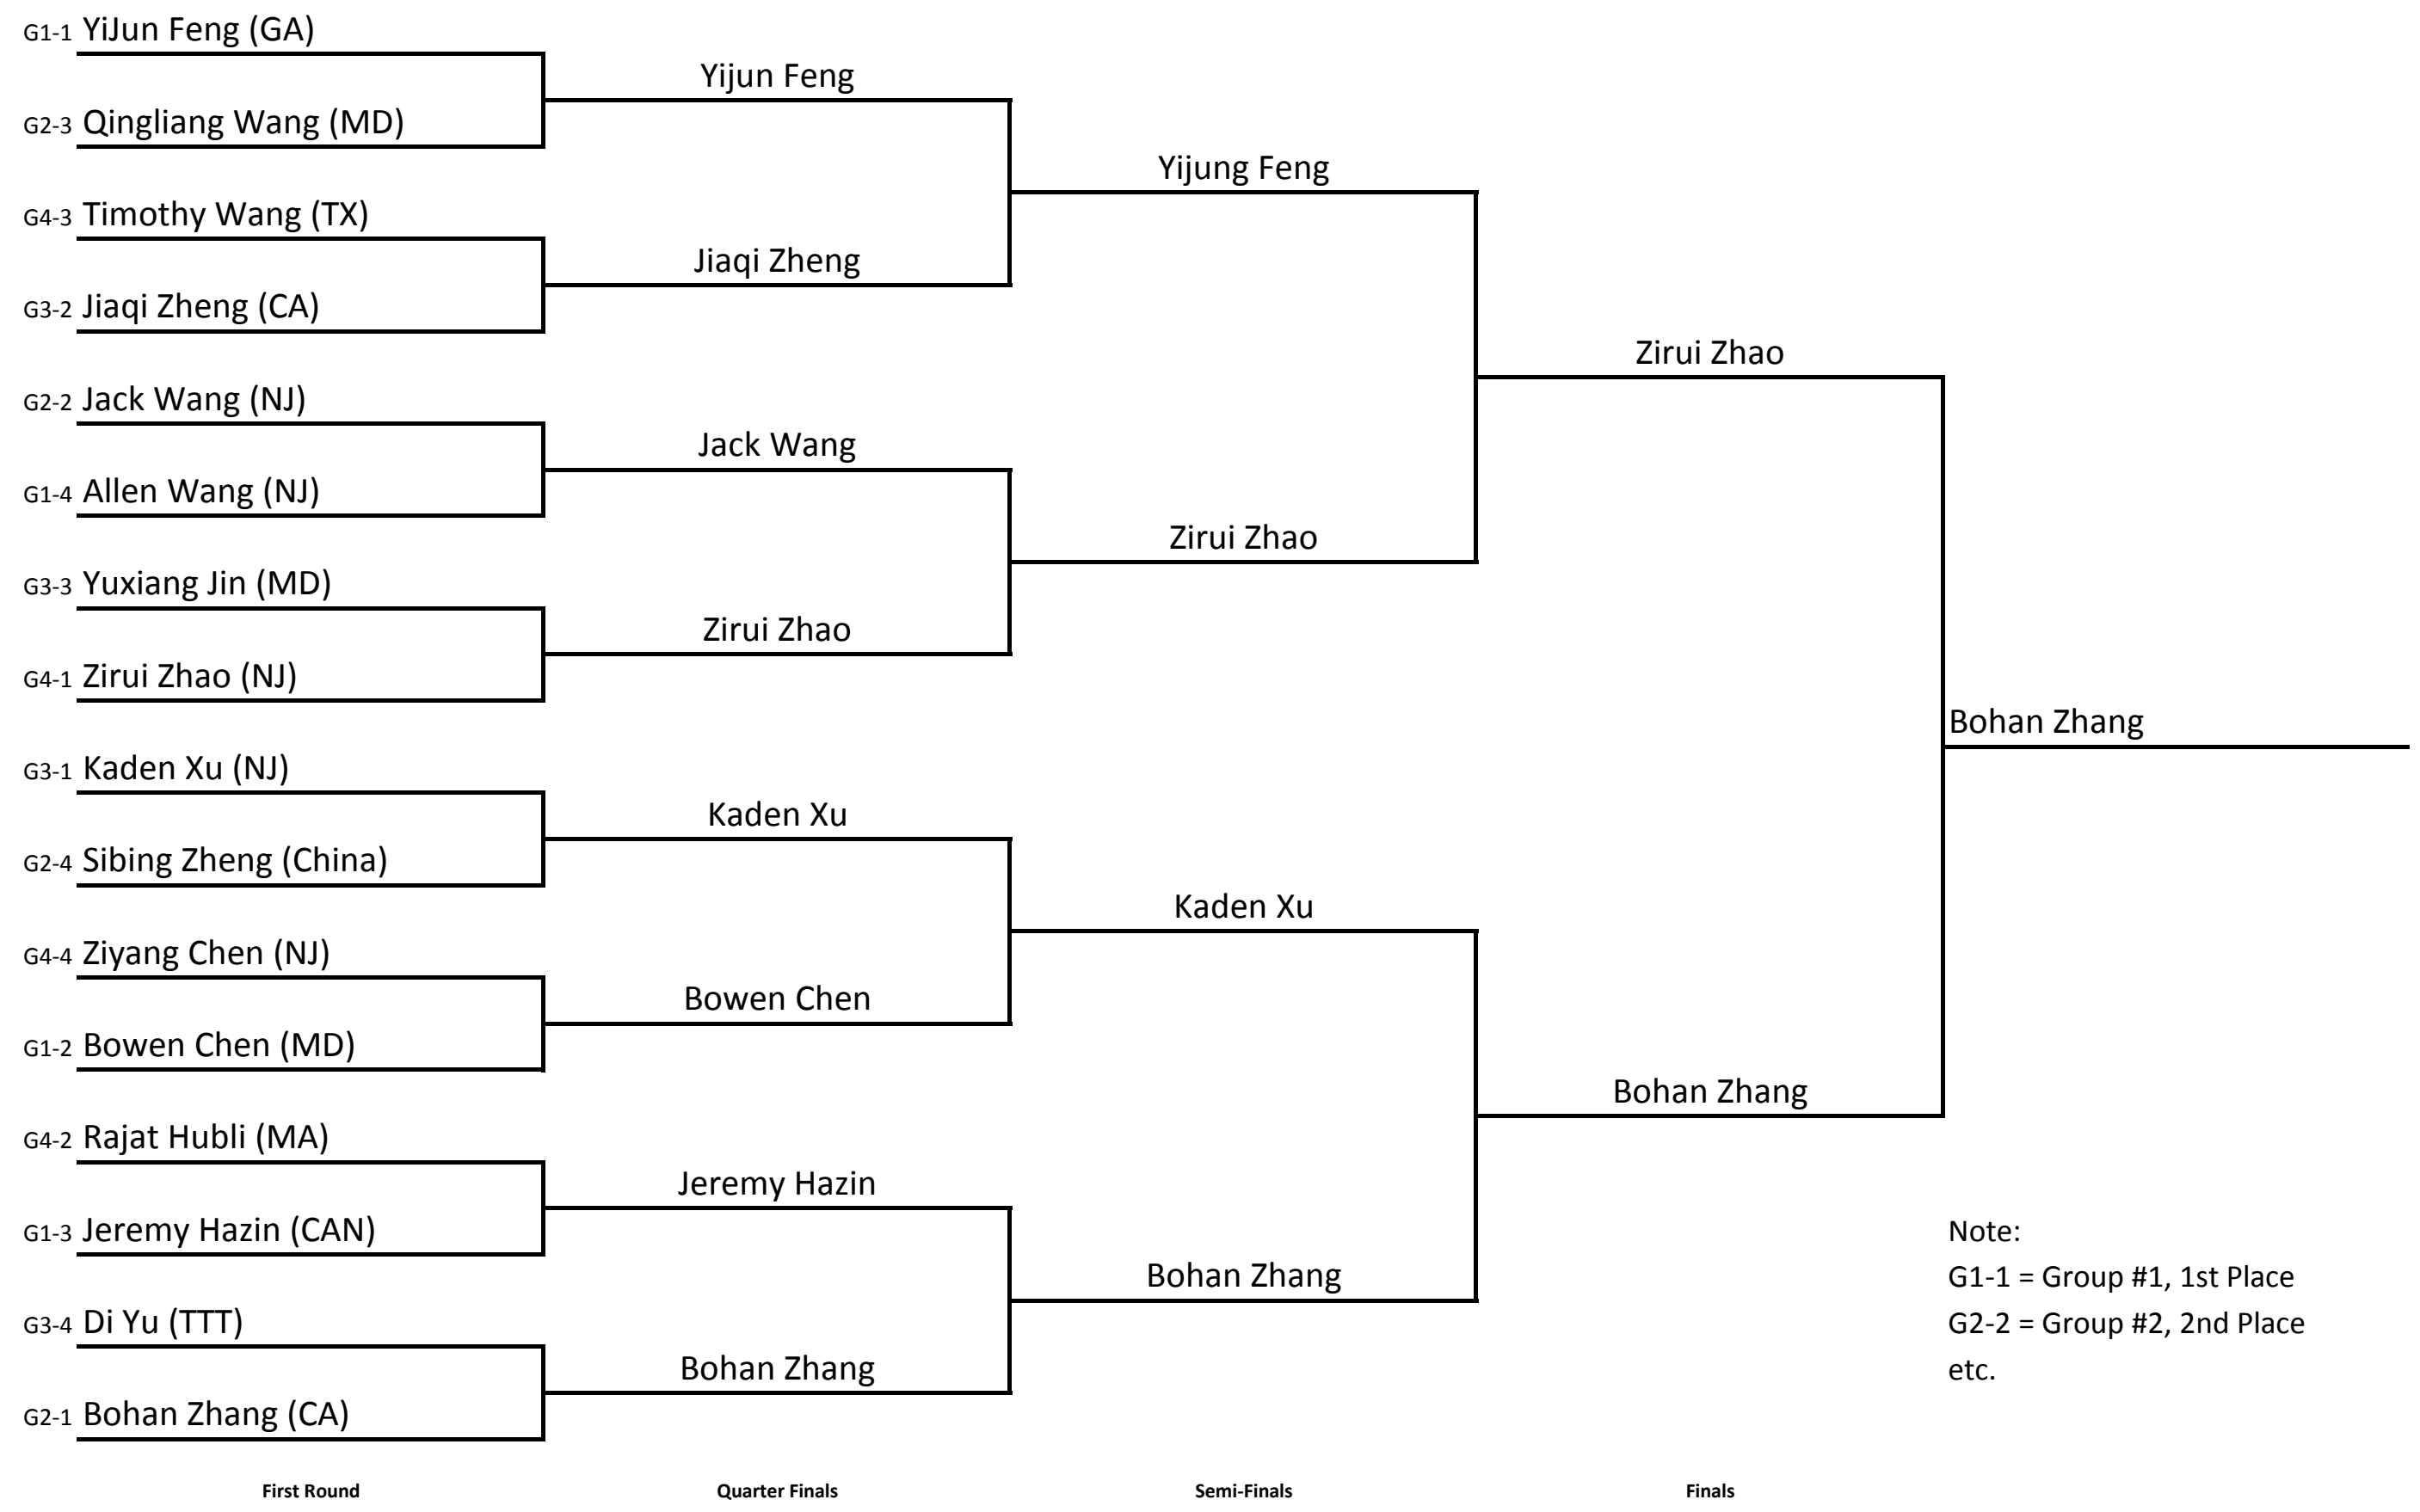

TRIANGLE TABLE TENNIS

2016 Butterfly Cary Cup

April 3, 2016

Giant RR Finals

Division A

Tables # 1, 2, 3, 4

Note:
 G1-1 = Group #1, 1st Place
 G2-2 = Group #2, 2nd Place
 etc.